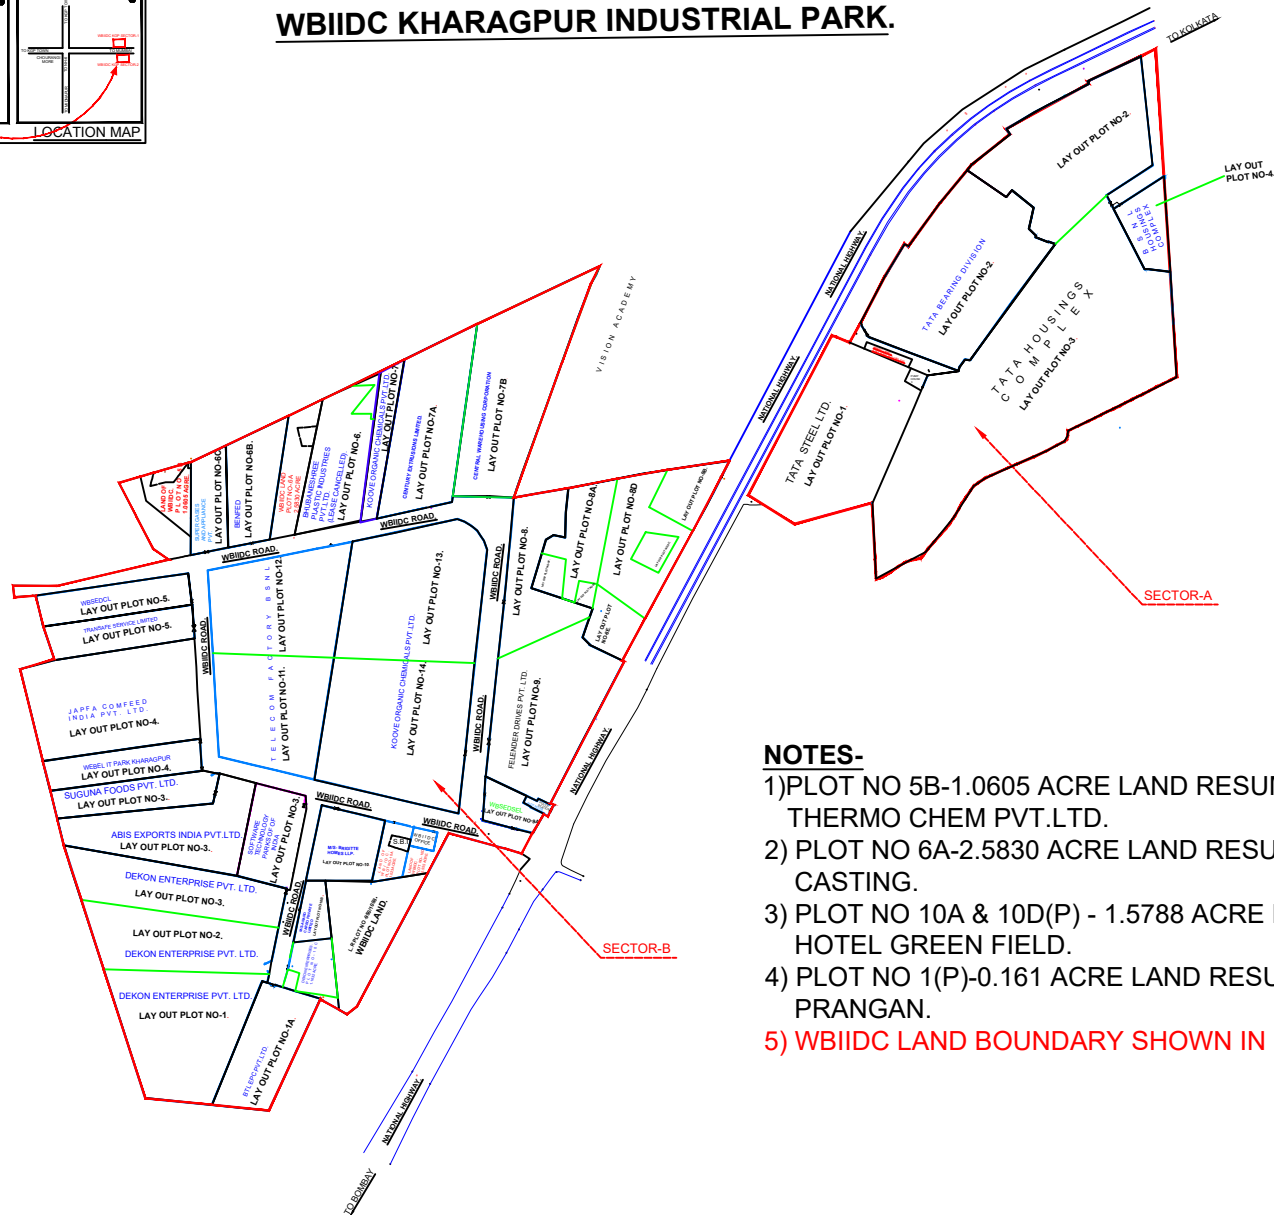

WBIIDC KHARAGPUR INDUSTRIAL PARK.

NOTES-

- 1) PLOT NO 5B-1.0605 ACRE LAND RESUME FROM WESTERN THERMO CHEM PVT.LTD.
- 2) PLOT NO 6A-2.5830 ACRE LAND RESUME FROM RECON CASTING.
- 3) PLOT NO 10A & 10D(P) - 1.5788 ACRE LAND RESUME FROM HOTEL GREEN FIELD.
- 4) PLOT NO 1(P)-0.161 ACRE LAND RESUME FROM PREM JYOTI PRANGAN.
- 5) WBIIDC LAND BOUNDARY SHOWN IN RED COLOUR BRODER.